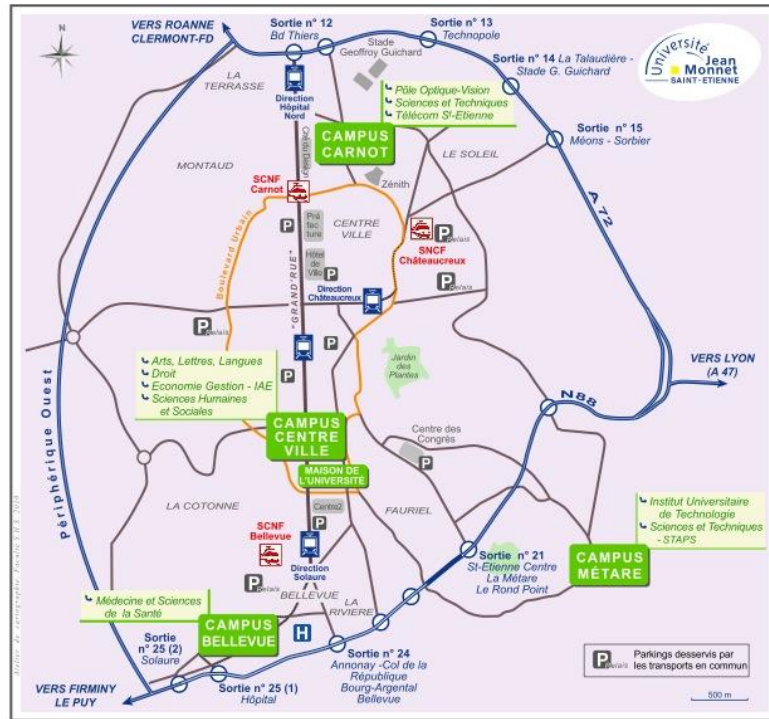

Access to GATE L-SE at Saint-Etienne

Access to Campus Tréfilerie from downtown:

From Gare Châteaureux: Tram 3 Dir. Bellevue. Stop Tréfilerie

From downtown, Tram 3 dir. Bellevue or Tram 1. Dir. Solaura. Stop Tréfilerie

All maps available on <http://portail.univ-st-etienne.fr/bienvenue/outils/plans-d-acces>

Coordonnées GPS : DD (lat x lon) : 45.426004 x 4.394175

Coordonnées DMS (lat x lon) : N S 45 ° 25 M 33.614 S x
E W 4 ° 23 M 39.03 S

Access to the Bâtiment GATE L-SE in the Campus Tréfilerie

GATE L-SE, Maison de l'université - 10, rue Tréfilerie 42 000 Saint-Etienne

Official access to GATE

Enter the "Maison de l'université" and go across the building.

Take, on the left of the welcoming desk, the door, with the white and red label "Interdit au public";

In case you feel uncomfortable, you may ask the lady at the desk;

Take the two parking doors and go out on the parking;