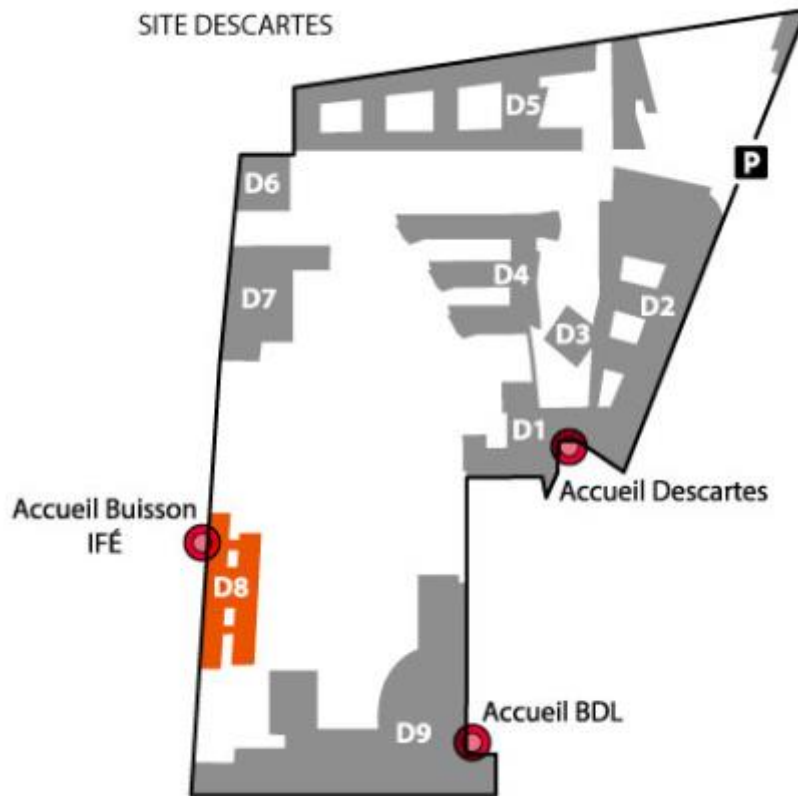

Access to the conference

Adresse : ENS Lyon, Site Descartes - Bâtiment Buisson D8, 19 allée de Fontenay, 69007 Lyon

How to come :

1. From train station :
 - a) From Train station **Gare Part-Dieu**, take Métro line B direction Oullins, stop at "Debourg".
 - b) From Train station **Gare de Perrache**, take Tram T1 direction Debourg, stop at "Debourg".
2. From the **Airport Saint-Exupéry**, take the train called Rhône Express until **Gare Part-Dieu**, then take Métro line B direction Oullins, and stop at "Debourg".
3. By car :

From east of France : « Périphérique Sud sortie Gerland. »
From road l'A6 : Exit at Pont Pasteur.