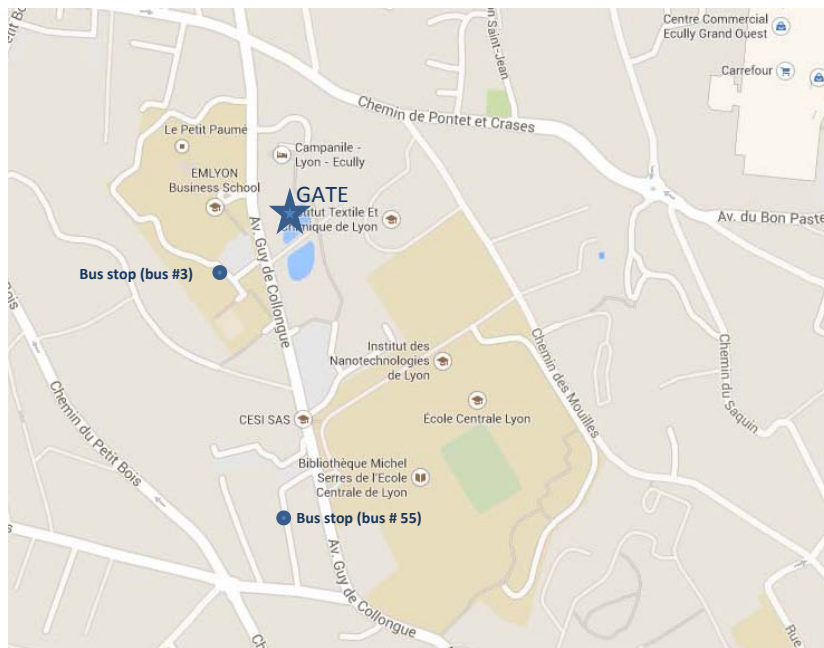

WORKSHOP VENUE -- Practical information

Address:

GATE Lyon-St Etienne
93 chemin des Mouilles
69130 Ecully
☎ 04 72 86 60 60

How to get to GATE

- **From Perrache train station:** Bus TCL 55 (timetable: <http://www.tcl.fr/Me-deplacer/Toutes-les-lignes/55>). Departure from the bus station at Perrache (located next to the train station). Stop at *Lyon Campus Ouest* (terminus), just in front of the Ecole Centrale. Walk on avenue Guy de Collongue, on a small path just before reaching the EM Lyon Business School. GATE is at the end of the path.

From Part-Dieu train station:

- Either take tram T1 from *Gare Part Dieu Vivier Merle* to *Perrache* (direction: *Hôtel de région Montrochet*). At Perrache, take bus #55 (see above).
- Or walk towards *Gare Part Dieu Vivier Merle*; take Metro line B to *Saxe-Gambetta* (direction: *Gare d'Oullins*); then take metro line D to *Gorge de Loup* (direction: *Gare de Vaise*) and take bus #3 to *Ecully Grandes Ecoles* (direction: *Limonest Le Puy d'Or*).